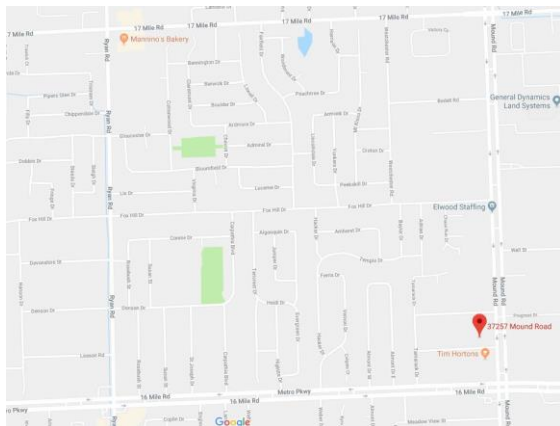

# PURDY CHIROPRACTIC CLINIC IS MOVING!!!

**AUGUST 6, 2018**

37257 MOUND ROAD,  
SUITE C  
STERLING HEIGHTS,  
MI 48310

We are located on the NW corner of Mound and 16 Mile Road.

Alternate Routes:

Ryan Road to Fox Hill (approx 16 ½ Mile) turn right, it dead ends at Mound. Turn right onto Mound and the office will be on the right hand side.

From 16 Mile, turn right on Tamarack Street, right onto Paris Street and another right onto Mound.